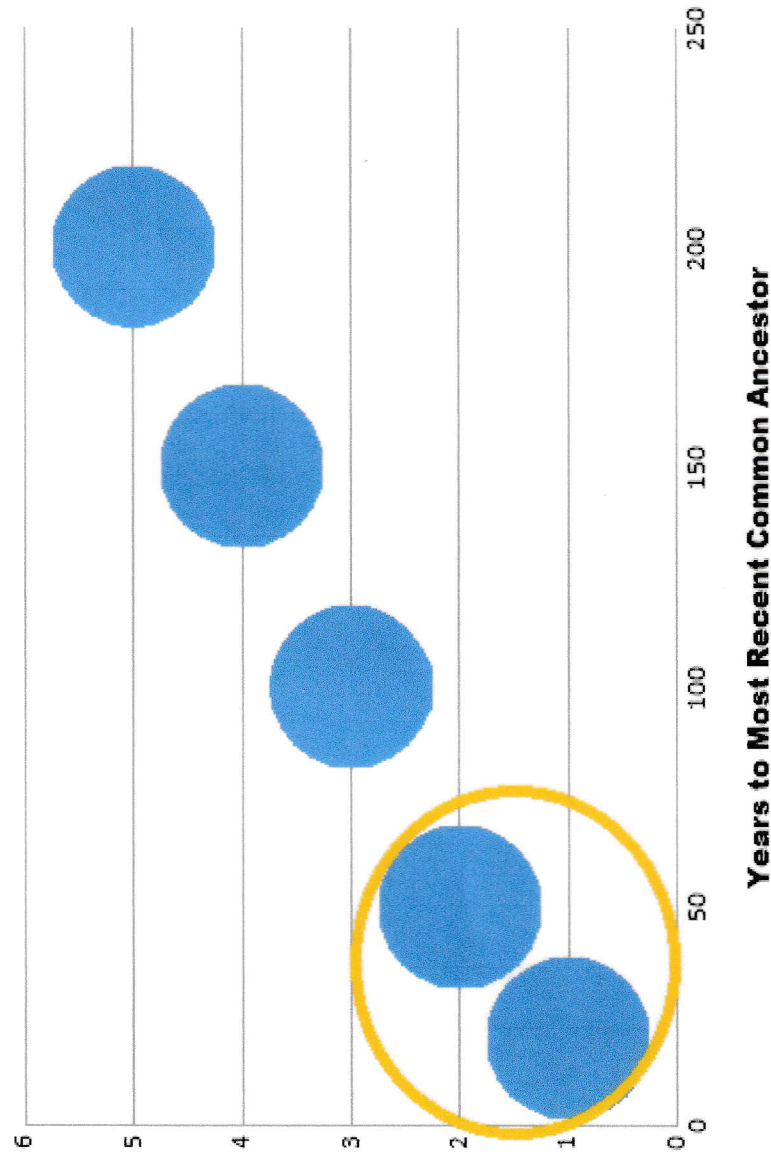

Chart No 1

Australian DNA Hub © Kerri Small 2018

Relationship Timespan

Cousin Relationship Generation

The golden circle is the ideal level to have matches appearing in your DNA account, these can give you a clearer pathway to help identify parents or siblings placement in your DNA genealogy tree.